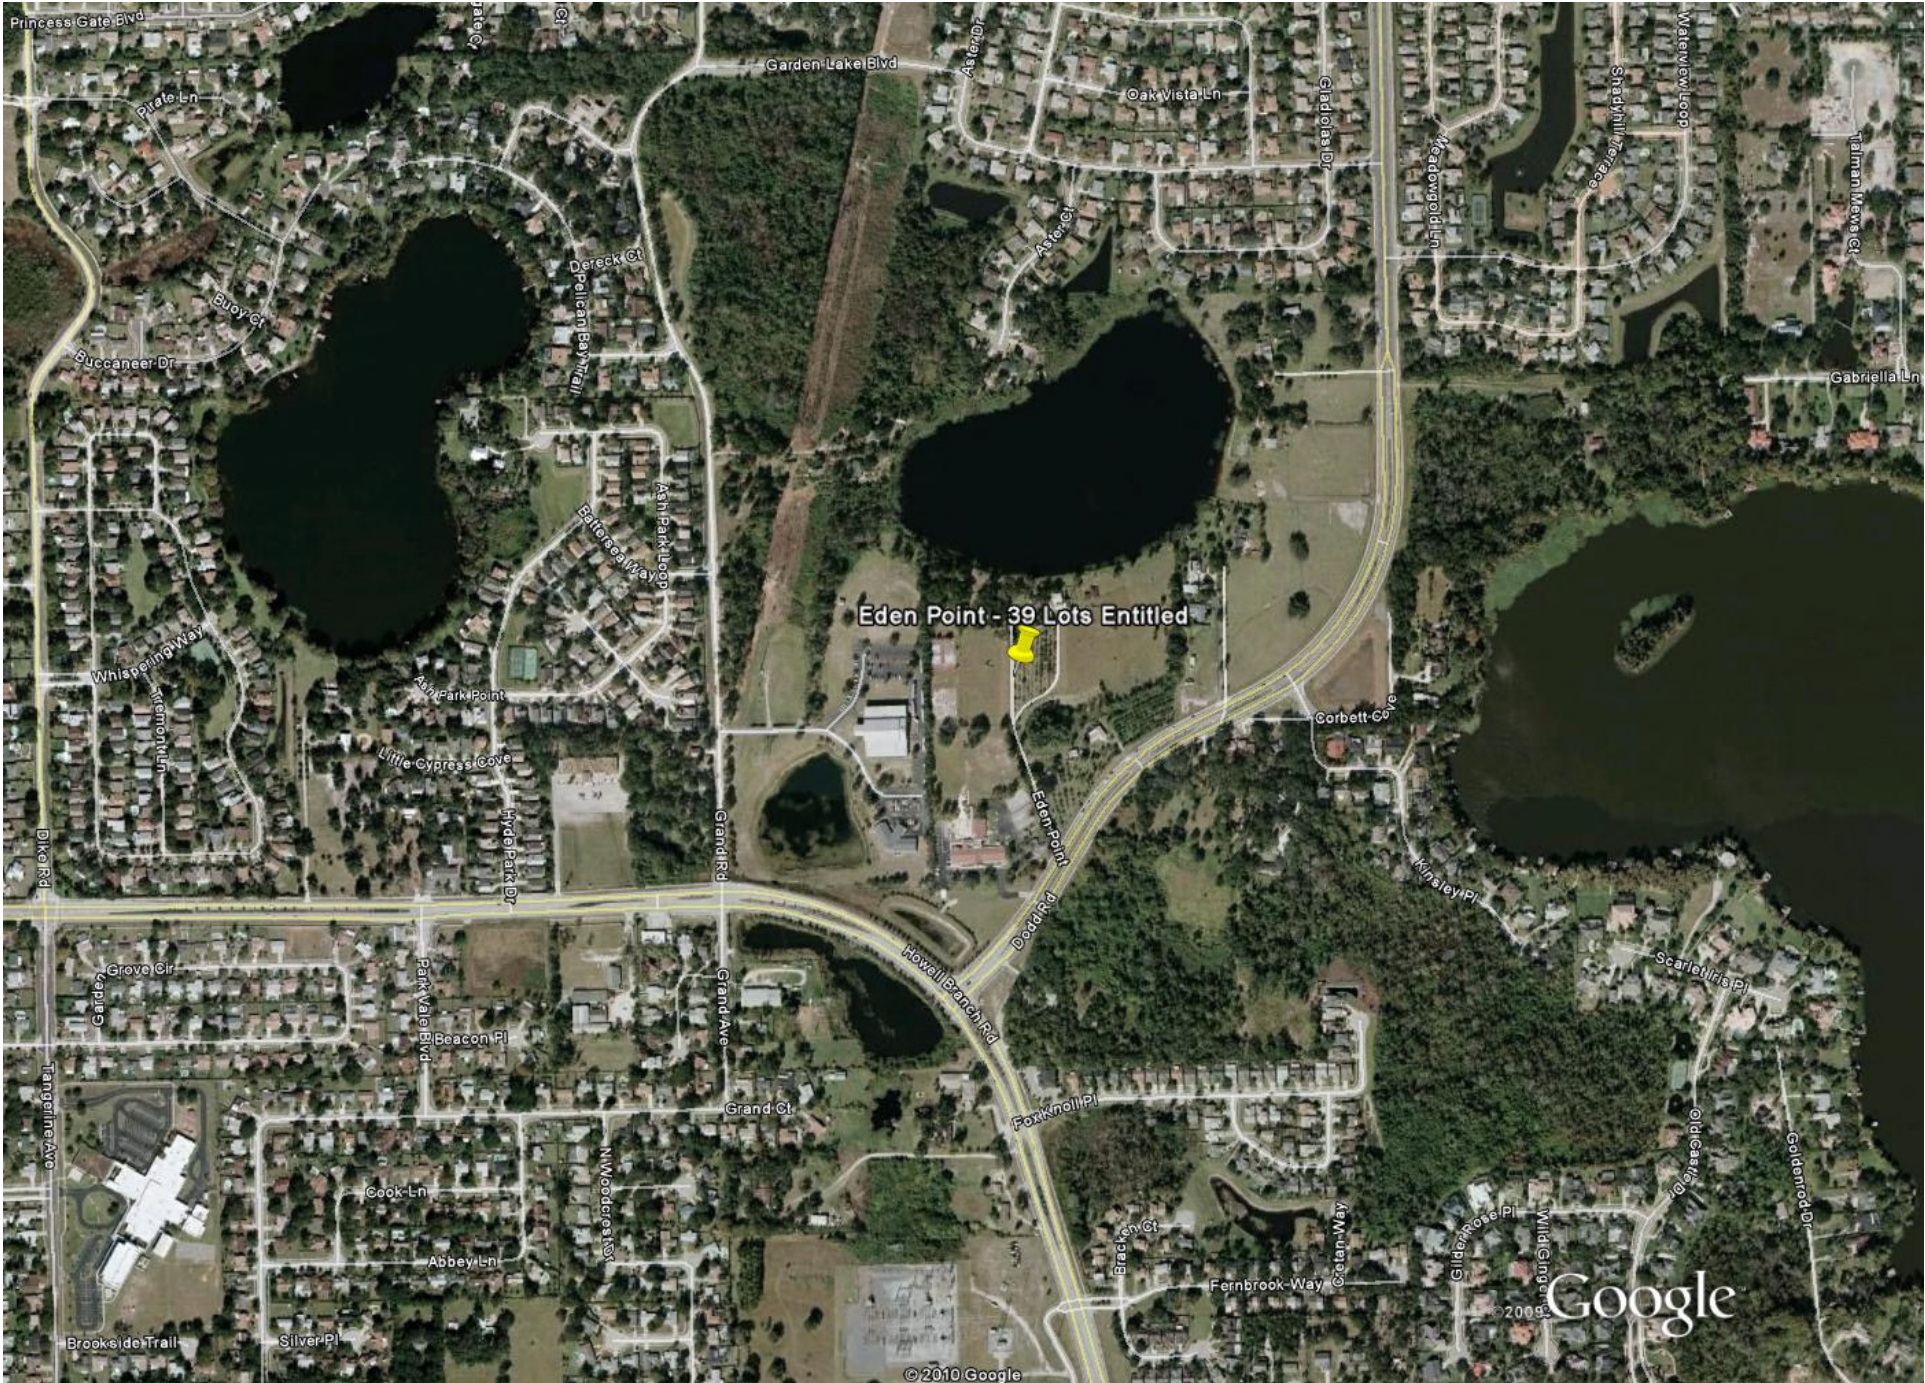

Eden Point - 39 Lots Entitled

Goldenrod

Winter Park

©2010 Europa Technologies
©2010 Google

Google

Princess Gate Blvd

Garden Lake Blvd

Oak Vista Ln

Gladolas Dr

Meadowold Ln

Shady Hill Terrace

Waterwheel Loop

Talman Mews Ct

Gabriella Ln

Private Ln

Euoy Ct

Buccaneer Dr

Dereck Ct
Pelican Bay Trail

Barbosa Way
Ash Park Loop

Eden Point - 39 Lots Entitled

Corbett Ct

Whispering Way
Almond Ln

Ash Park Point

Little Cypress Cove

N Woodcrest St

Bracken Ct

Fernbrook Way

Cretan Way

Gildersleepe Pl

Wild Ginger St

Brookside Trail

Silver Pl